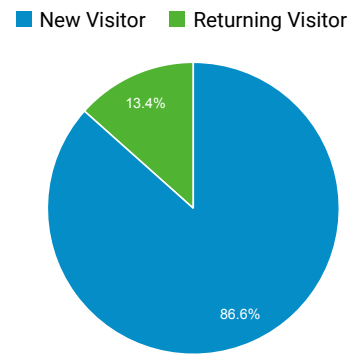

Audience Overview

All Users
100.00% Users

Jan 1, 2019 - Jan 31, 2019

Overview

Users 88	New Users 84	Sessions 114
Number of Sessions per User 1.30	Pageviews 164	Pages / Session 1.44
Avg. Session Duration 00:01:12	Bounce Rate 78.95%	

City	Users	% Users
1. Madison	40	44.44%
2. Chicago	11	12.22%
3. Anaheim	4	4.44%
4. New York	4	4.44%
5. Minneapolis	3	3.33%
6. Sun Prairie	3	3.33%
7. Fitchburg	3	3.33%
8. Ashburn	2	2.22%
9. (not set)	1	1.11%
10. Kaifeng	1	1.11%