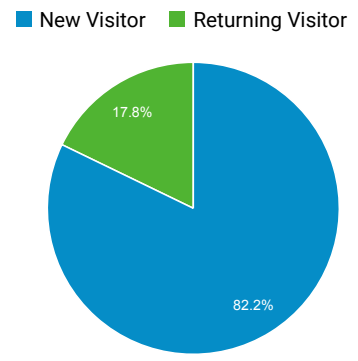

Audience Overview

Jan 1, 2020 - Jan 31, 2020

All Users
100.00% Users

Overview

Users 89	New Users 83	Sessions 128
Number of Sessions per User 1.44	Pageviews 365	Pages / Session 2.85
Avg. Session Duration 00:01:24	Bounce Rate 51.56%	

City	Users	% Users
1. Madison	47	51.65%
2. Chicago	8	8.79%
3. Sun Prairie	5	5.49%
4. (not set)	3	3.30%
5. Minneapolis	2	2.20%
6. Milwaukee	2	2.20%
7. Mount Horeb	2	2.20%
8. Oregon	2	2.20%
9. Bayonet Point	2	2.20%
10. Fitchburg	2	2.20%