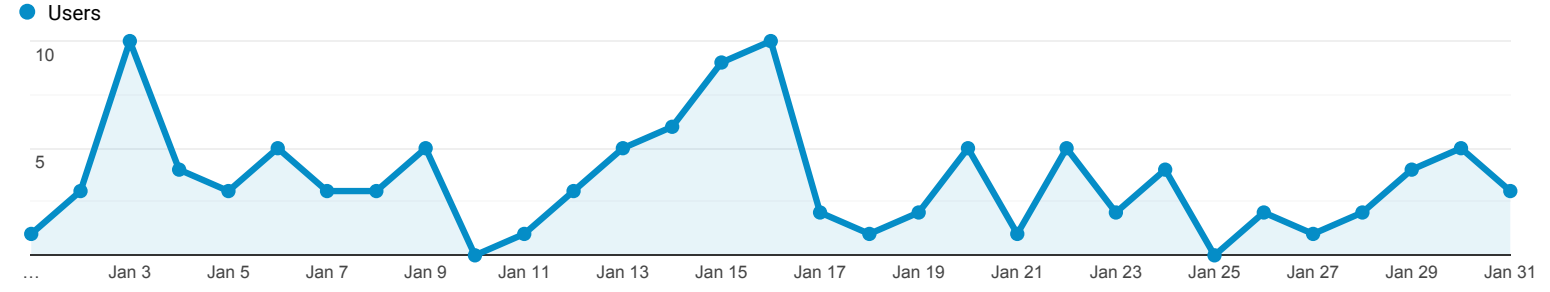

Audience Overview

Jan 1, 2020 - Jan 31, 2020

All Users
100.00% Users

Overview

Users 89	New Users 83	Sessions 128
Number of Sessions per User 1.44	Pageviews 365	Pages / Session 2.85
Avg. Session Duration 00:01:24	Bounce Rate 51.56%	

City	Users	% Users
1. Madison	47	51.65%
2. Chicago	8	8.79%
3. Sun Prairie	5	5.49%
4. (not set)	3	3.30%
5. Minneapolis	2	2.20%
6. Milwaukee	2	2.20%
7. Mount Horeb	2	2.20%
8. Oregon	2	2.20%
9. Bayonet Point	2	2.20%
10. Fitchburg	2	2.20%