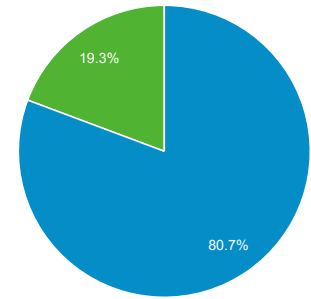

Audience Overview

Jul 1, 2020 - Jul 31, 2020

All Users
100.00% Users

Overview

Users 103	New Users 92	Sessions 125
Number of Sessions per User 1.21	Pageviews 282	Pages / Session 2.26
Avg. Session Duration 00:01:10	Bounce Rate 60.00%	

■ New Visitor ■ Returning Visitor

City	Users	% Users
1. Madison	44	42.31%
2. Concordia	21	20.19%
3. Sun Prairie	4	3.85%
4. (not set)	3	2.88%
5. Beijing	3	2.88%
6. Fitchburg	3	2.88%
7. Oyama	2	1.92%
8. Fall River	2	1.92%
9. Milwaukee	2	1.92%
10. Verona	2	1.92%