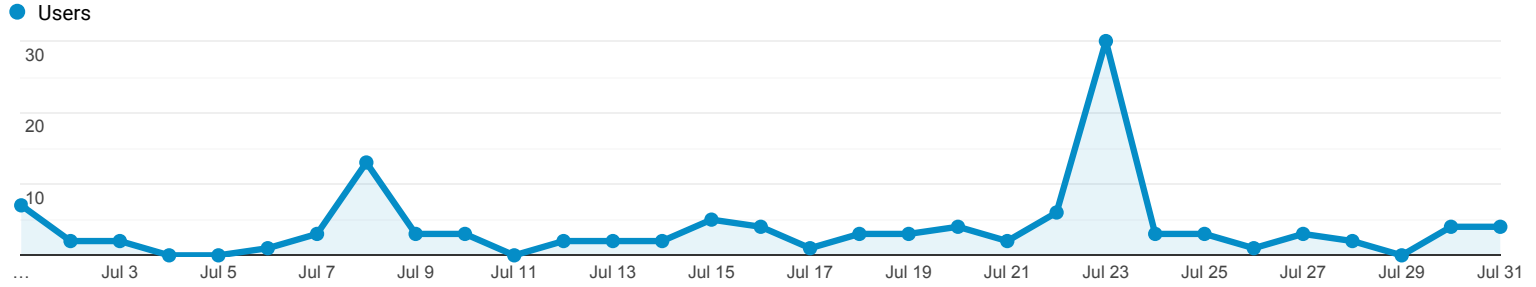

Audience Overview

Jul 1, 2020 - Jul 31, 2020

All Users
100.00% Users

Overview

Users 103	New Users 92	Sessions 125
Number of Sessions per User 1.21	Pageviews 282	Pages / Session 2.26
Avg. Session Duration 00:01:10	Bounce Rate 60.00%	

■ New Visitor ■ Returning Visitor

City	Users	% Users
1. Madison	44	42.31%
2. Concordia	21	20.19%
3. Sun Prairie	4	3.85%
4. (not set)	3	2.88%
5. Beijing	3	2.88%
6. Fitchburg	3	2.88%
7. Oyama	2	1.92%
8. Fall River	2	1.92%
9. Milwaukee	2	1.92%
10. Verona	2	1.92%