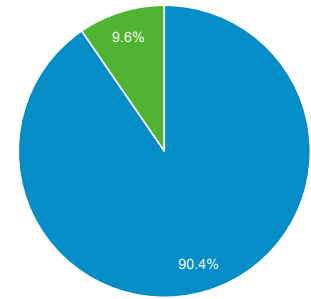

Audience Overview

Aug 1, 2020 - Aug 31, 2020

All Users
100.00% Users

Overview

Users 69	New Users 66	Sessions 76
Number of Sessions per User 1.10	Pageviews 153	Pages / Session 2.01
Avg. Session Duration 00:01:01	Bounce Rate 61.84%	

■ New Visitor ■ Returning Visitor

City	Users	% Users
1. Madison	21	30.00%
2. (not set)	6	8.57%
3. Beijing	6	8.57%
4. Oyama	4	5.71%
5. Chicago	3	4.29%
6. Shanghai	2	2.86%
7. Middleton	2	2.86%
8. Oconomowoc	2	2.86%
9. Stoughton	2	2.86%
10. Fitchburg	2	2.86%