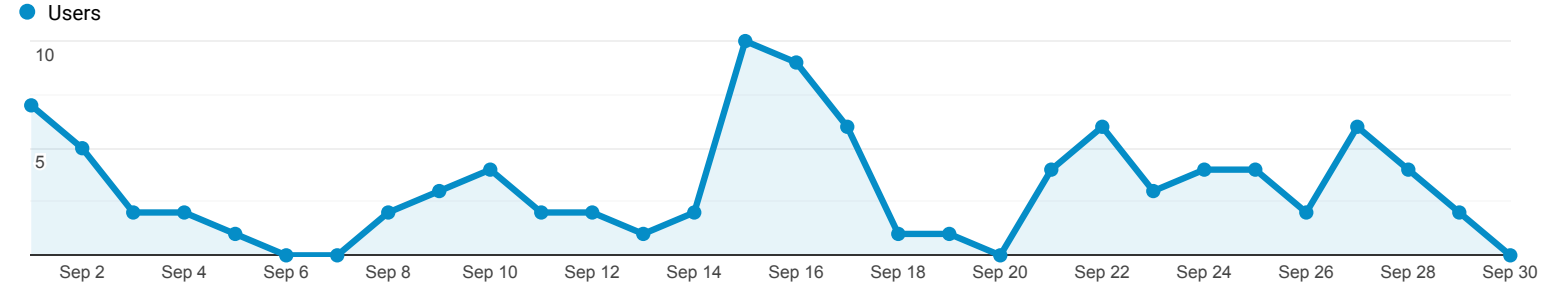

### Audience Overview

**All Users**  
100.00% Users

Sep 1, 2020 - Sep 30, 2020

**Overview**

<b>Users</b> <b>85</b>	<b>New Users</b> <b>76</b>	<b>Sessions</b> <b>105</b>
<b>Number of Sessions per User</b> <b>1.24</b>	<b>Pageviews</b> <b>392</b>	<b>Pages / Session</b> <b>3.73</b>
<b>Avg. Session Duration</b> <b>00:01:43</b>	<b>Bounce Rate</b> <b>45.71%</b>	

City	Users	% Users
1. Madison	34	39.53%
2. (not set)	11	12.79%
3. Chicago	6	6.98%
4. Beijing	5	5.81%
5. Stoughton	5	5.81%
6. Fitchburg	4	4.65%
7. Shanghai	3	3.49%
8. Middleton	2	2.33%
9. Milwaukee	2	2.33%
10. Hyderabad	1	1.16%