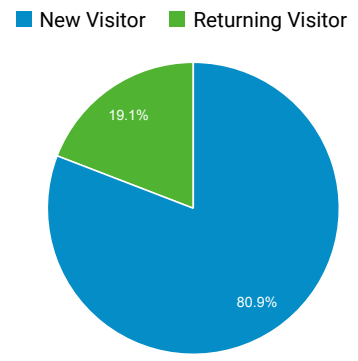

### Audience Overview

**All Users**  
100.00% Users

Sep 1, 2020 - Sep 30, 2020

**Overview**

<b>Users</b> <b>85</b>	<b>New Users</b> <b>76</b>	<b>Sessions</b> <b>105</b>
<b>Number of Sessions per User</b> <b>1.24</b>	<b>Pageviews</b> <b>392</b>	<b>Pages / Session</b> <b>3.73</b>
<b>Avg. Session Duration</b> <b>00:01:43</b>	<b>Bounce Rate</b> <b>45.71%</b>	

City	Users	% Users
1. Madison	34	39.53%
2. (not set)	11	12.79%
3. Chicago	6	6.98%
4. Beijing	5	5.81%
5. Stoughton	5	5.81%
6. Fitchburg	4	4.65%
7. Shanghai	3	3.49%
8. Middleton	2	2.33%
9. Milwaukee	2	2.33%
10. Hyderabad	1	1.16%