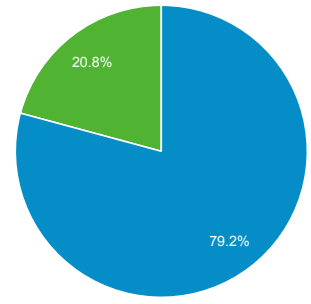

Audience Overview

All Users
100.00% Users

Nov 1, 2020 - Nov 30, 2020

Overview

Users 90	New Users 80	Sessions 124
Number of Sessions per User 1.38	Pageviews 357	Pages / Session 2.88
Avg. Session Duration 00:01:27	Bounce Rate 48.39%	

■ New Visitor ■ Returning Visitor

City	Users	% Users
1. Madison	37	40.22%
2. (not set)	4	4.35%
3. Shanghai	4	4.35%
4. Chicago	4	4.35%
5. Milwaukee	4	4.35%
6. Guiyang	3	3.26%
7. Cedar Rapids	3	3.26%
8. Cottage Grove	3	3.26%
9. Stoughton	3	3.26%
10. DeForest	2	2.17%