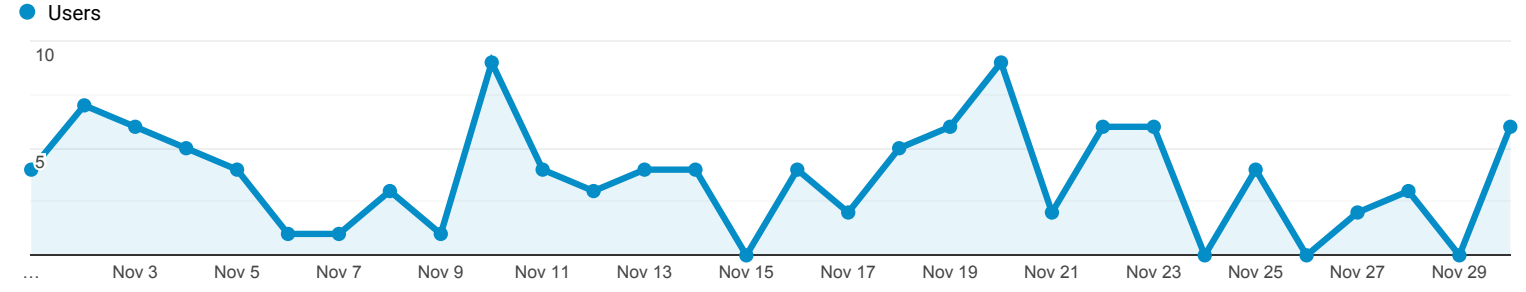

Audience Overview

All Users
100.00% Users

Nov 1, 2020 - Nov 30, 2020

Overview

Users 90	New Users 80	Sessions 124
Number of Sessions per User 1.38	Pageviews 357	Pages / Session 2.88
Avg. Session Duration 00:01:27	Bounce Rate 48.39%	

■ New Visitor ■ Returning Visitor

City	Users	% Users
1. Madison	37	40.22%
2. (not set)	4	4.35%
3. Shanghai	4	4.35%
4. Chicago	4	4.35%
5. Milwaukee	4	4.35%
6. Guiyang	3	3.26%
7. Cedar Rapids	3	3.26%
8. Cottage Grove	3	3.26%
9. Stoughton	3	3.26%
10. DeForest	2	2.17%