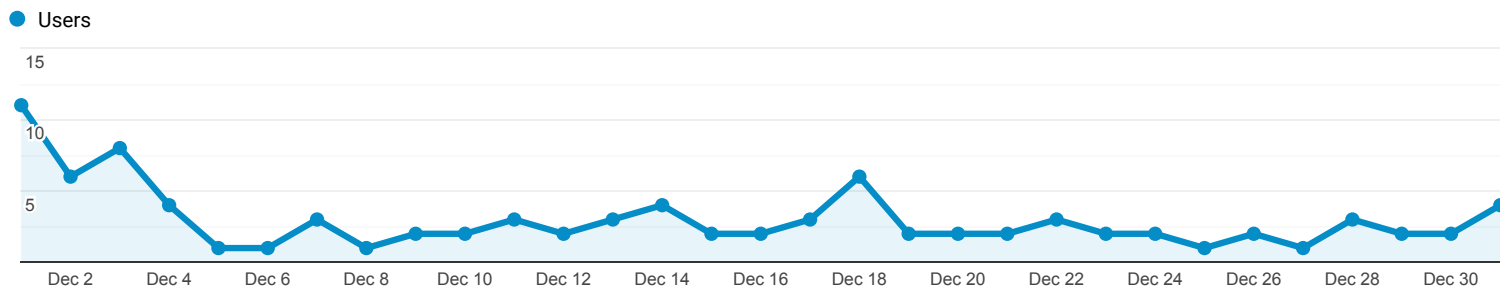

Audience Overview

All Users
100.00% Users

Dec 1, 2020 - Dec 31, 2020

Overview

■ New Visitor ■ Returning Visitor

City	Users	% Users
1. Madison	26	31.33%
2. (not set)	6	7.23%
3. Cedar Rapids	5	6.02%
4. Chicago	4	4.82%
5. Milwaukee	4	4.82%
6. Sun Prairie	4	4.82%
7. Fitchburg	4	4.82%
8. Shanghai	3	3.61%
9. DeForest	3	3.61%
10. San Jose	2	2.41%