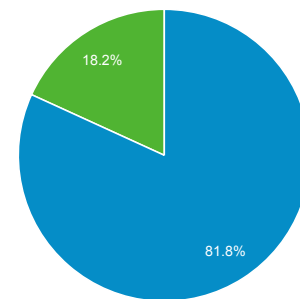

Audience Overview

All Users
100.00% Users

Dec 1, 2020 - Dec 31, 2020

Overview

■ New Visitor ■ Returning Visitor

City	Users	% Users
1. Madison	26	31.33%
2. (not set)	6	7.23%
3. Cedar Rapids	5	6.02%
4. Chicago	4	4.82%
5. Milwaukee	4	4.82%
6. Sun Prairie	4	4.82%
7. Fitchburg	4	4.82%
8. Shanghai	3	3.61%
9. DeForest	3	3.61%
10. San Jose	2	2.41%