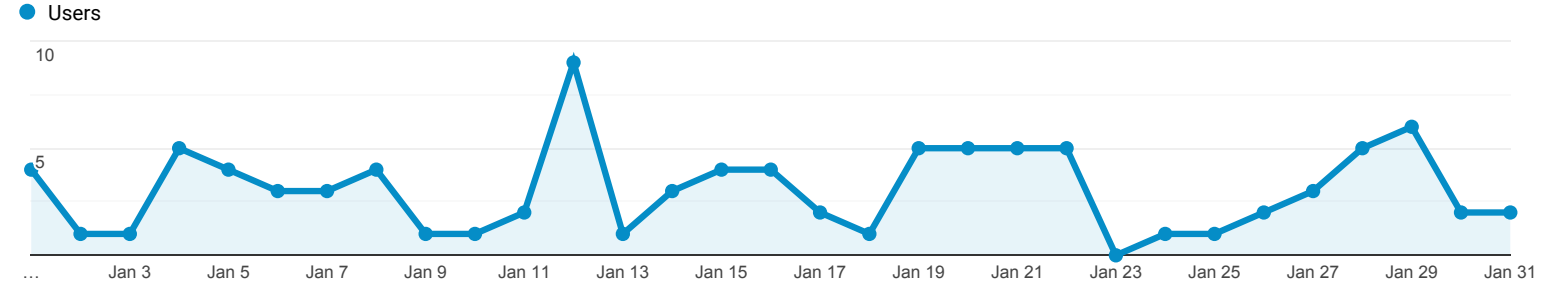

Audience Overview

All Users
100.00% Users

Jan 1, 2021 - Jan 31, 2021

Overview

Users 82	New Users 77	Sessions 104
Number of Sessions per User 1.27	Pageviews 310	Pages / Session 2.98
Avg. Session Duration 00:01:33	Bounce Rate 36.54%	

City	Users	% Users
1. Madison	44	52.38%
2. Fitchburg	4	4.76%
3. (not set)	3	3.57%
4. Milwaukee	3	3.57%
5. Sun Prairie	3	3.57%
6. San Jose	2	2.38%
7. Columbus	2	2.38%
8. Ashburn	2	2.38%
9. Stoughton	2	2.38%
10. Riverside	1	1.19%