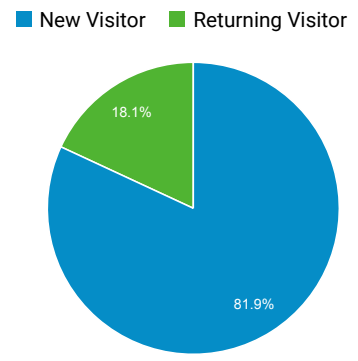

Audience Overview

All Users
100.00% Users

Jan 1, 2021 - Jan 31, 2021

Overview

Users 82	New Users 77	Sessions 104
Number of Sessions per User 1.27	Pageviews 310	Pages / Session 2.98
Avg. Session Duration 00:01:33	Bounce Rate 36.54%	

City	Users	% Users
1. Madison	44	52.38%
2. Fitchburg	4	4.76%
3. (not set)	3	3.57%
4. Milwaukee	3	3.57%
5. Sun Prairie	3	3.57%
6. San Jose	2	2.38%
7. Columbus	2	2.38%
8. Ashburn	2	2.38%
9. Stoughton	2	2.38%
10. Riverside	1	1.19%