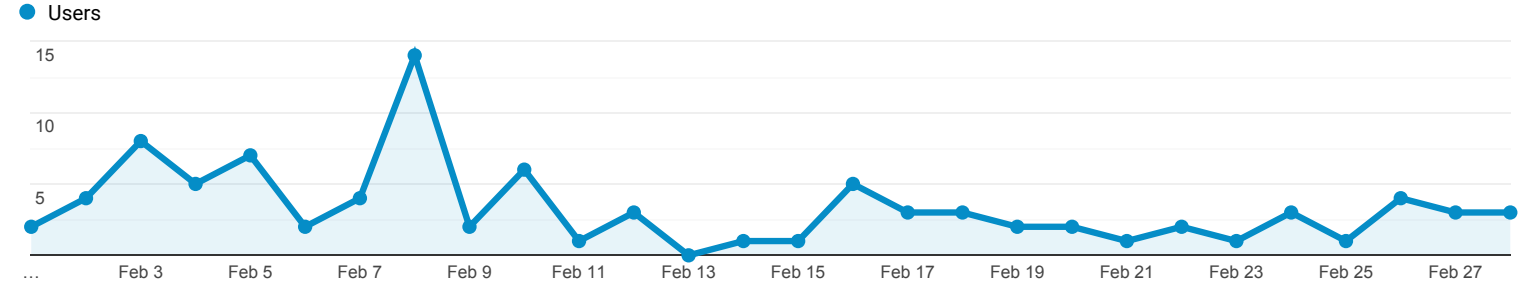

Audience Overview

Feb 1, 2021 - Feb 28, 2021

All Users
100.00% Users

Overview

Users 83	New Users 71	Sessions 98
Number of Sessions per User 1.18	Pageviews 298	Pages / Session 3.04
Avg. Session Duration 00:01:38	Bounce Rate 45.92%	

■ New Visitor ■ Returning Visitor

City	Users	% Users
1. Madison	47	56.63%
2. Warsaw	6	7.23%
3. Milwaukee	5	6.02%
4. Chicago	4	4.82%
5. Middleton	3	3.61%
6. Fitchburg	3	3.61%
7. Mountain View	2	2.41%
8. Stoughton	2	2.41%
9. Whitewater	2	2.41%
10. (not set)	1	1.20%