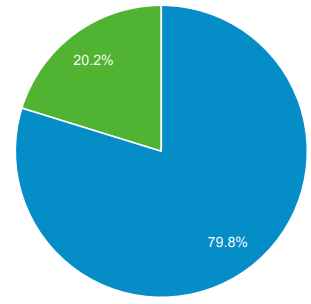

Audience Overview

Feb 1, 2021 - Feb 28, 2021

All Users
100.00% Users

Overview

Users 83	New Users 71	Sessions 98
Number of Sessions per User 1.18	Pageviews 298	Pages / Session 3.04
Avg. Session Duration 00:01:38	Bounce Rate 45.92%	

■ New Visitor ■ Returning Visitor

City	Users	% Users
1. Madison	47	56.63%
2. Warsaw	6	7.23%
3. Milwaukee	5	6.02%
4. Chicago	4	4.82%
5. Middleton	3	3.61%
6. Fitchburg	3	3.61%
7. Mountain View	2	2.41%
8. Stoughton	2	2.41%
9. Whitewater	2	2.41%
10. (not set)	1	1.20%