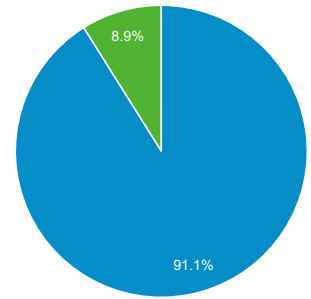

Audience Overview

All Users
100.00% Users

Mar 1, 2021 - Mar 31, 2021

Overview

Users 105	New Users 102	Sessions 118
Number of Sessions per User 1.12	Pageviews 310	Pages / Session 2.63
Avg. Session Duration 00:01:00	Bounce Rate 53.39%	

■ New Visitor ■ Returning Visitor

City	Users	% Users
1. Madison	41	38.68%
2. (not set)	20	18.87%
3. Chicago	9	8.49%
4. Warsaw	6	5.66%
5. Middleton	3	2.83%
6. Milwaukee	3	2.83%
7. Ashburn	2	1.89%
8. Nagpur	1	0.94%
9. Montebello	1	0.94%
10. Schaumburg	1	0.94%