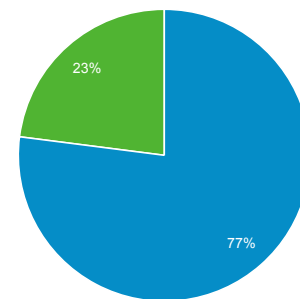

Audience Overview

May 1, 2021 - May 31, 2021

All Users
100.00% Users

Overview

Users 66	New Users 57	Sessions 77
Number of Sessions per User 1.17	Pageviews 211	Pages / Session 2.74
Avg. Session Duration 00:01:56	Bounce Rate 40.26%	

■ New Visitor ■ Returning Visitor

City	Users	% Users
1. Madison	30	44.12%
2. Milwaukee	6	8.82%
3. Sun Prairie	5	7.35%
4. Ashburn	3	4.41%
5. Fitchburg	3	4.41%
6. (not set)	2	2.94%
7. Chicago	2	2.94%
8. Stoughton	2	2.94%
9. Wauwatosa	2	2.94%
10. Washington	1	1.47%