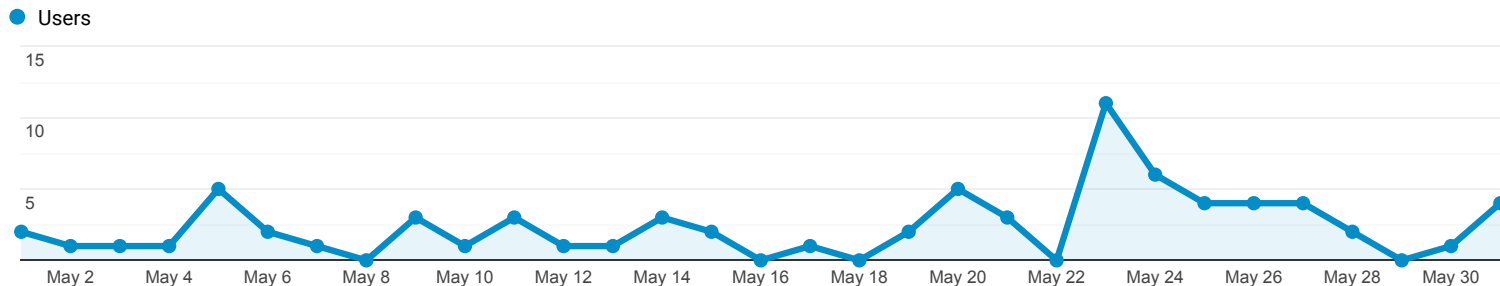

Audience Overview

May 1, 2021 - May 31, 2021

All Users
100.00% Users

Overview

Users 66	New Users 57	Sessions 77
Number of Sessions per User 1.17	Pageviews 211	Pages / Session 2.74
Avg. Session Duration 00:01:56	Bounce Rate 40.26%	

■ New Visitor ■ Returning Visitor

City	Users	% Users
1. Madison	30	44.12%
2. Milwaukee	6	8.82%
3. Sun Prairie	5	7.35%
4. Ashburn	3	4.41%
5. Fitchburg	3	4.41%
6. (not set)	2	2.94%
7. Chicago	2	2.94%
8. Stoughton	2	2.94%
9. Wauwatosa	2	2.94%
10. Washington	1	1.47%