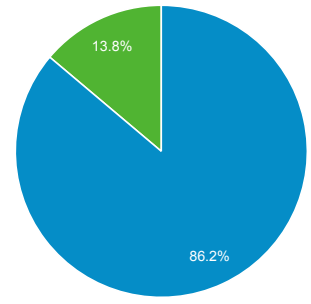

Audience Overview

All Users
100.00% Users

Nov 1, 2021 - Nov 30, 2021

Overview

Users 119	New Users 112	Sessions 134
Number of Sessions per User 1.13	Pageviews 327	Pages / Session 2.44
Avg. Session Duration 00:01:50	Bounce Rate 50.00%	

■ New Visitor ■ Returning Visitor

City	Users	% Users
1. Madison	62	52.10%
2. (not set)	11	9.24%
3. Stoughton	5	4.20%
4. Sun Prairie	5	4.20%
5. Chicago	3	2.52%
6. Milwaukee	3	2.52%
7. Verona	3	2.52%
8. Shanghai	2	1.68%
9. Ashburn	2	1.68%
10. Middleton	2	1.68%