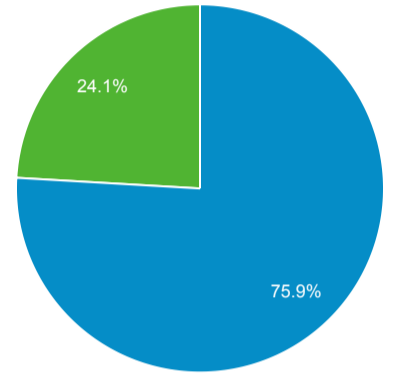

Audience Overview

Oct 1, 2022 - Oct 31, 2022

All Users
100.00% Users

Overview

Users 141	New Users 123	Sessions 183	Number of Sessions per User 1.30
Pageviews 554	Pages / Session 3.03	Avg. Session Duration 00:01:42	Bounce Rate 48.09%

■ New Visitor ■ Returning Visitor

City	Users	% Users
1. Madison	55	35.95%
2. (not set)	16	10.46%
3. Chicago	11	7.19%
4. Milwaukee	8	5.23%
5. Columbus	7	4.58%
6. Sun Prairie	3	1.96%
7. Shinjuku City	2	1.31%
8. Greensboro	2	1.31%
9. Ashburn	2	1.31%
10. Cottage Grove	2	1.31%