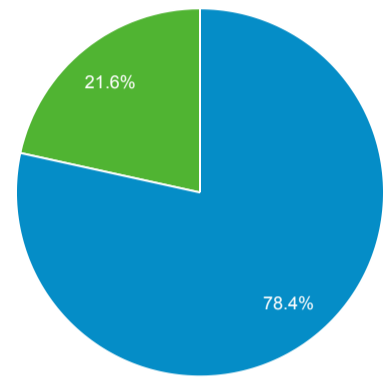

Audience Overview

Dec 1, 2022 - Dec 31, 2022

All Users
100.00% Users

Overview

Users 149	New Users 131	Sessions 201	Number of Sessions per User 1.35
Pageviews 655	Pages / Session 3.26	Avg. Session Duration 00:02:03	Bounce Rate 46.27%

■ New Visitor ■ Returning Visitor

City	Users	% Users
1. Madison	69	44.52%
2. (not set)	17	10.97%
3. Chicago	11	7.10%
4. Stoughton	4	2.58%
5. Sun Prairie	4	2.58%
6. Milwaukee	3	1.94%
7. Legazpi City	2	1.29%
8. Warsaw	2	1.29%
9. Batesville	2	1.29%
10. Rhinelander	2	1.29%