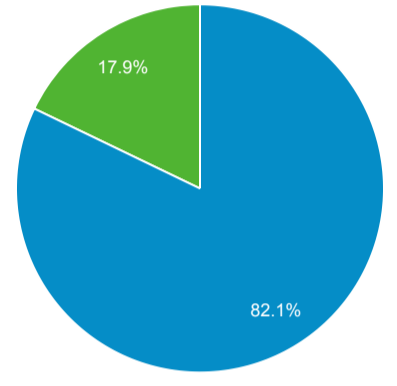

Audience Overview

Jun 1, 2023 - Jun 30, 2023

All Users
100.00% Users

Overview

Users 150	New Users 138	Sessions 182	Number of Sessions per User 1.21
Pageviews 585	Pages / Session 3.21	Avg. Session Duration 00:02:01	Bounce Rate 51.10%

■ New Visitor ■ Returning Visitor

City	Users	% Users
1. Madison	42	26.25%
2. (not set)	30	18.75%
3. Chicago	15	9.38%
4. Milwaukee	7	4.38%
5. Auckland	4	2.50%
6. Ashburn	4	2.50%
7. Janesville	3	1.88%
8. Sun Prairie	3	1.88%
9. Dhaka	2	1.25%
10. Pulaski	2	1.25%