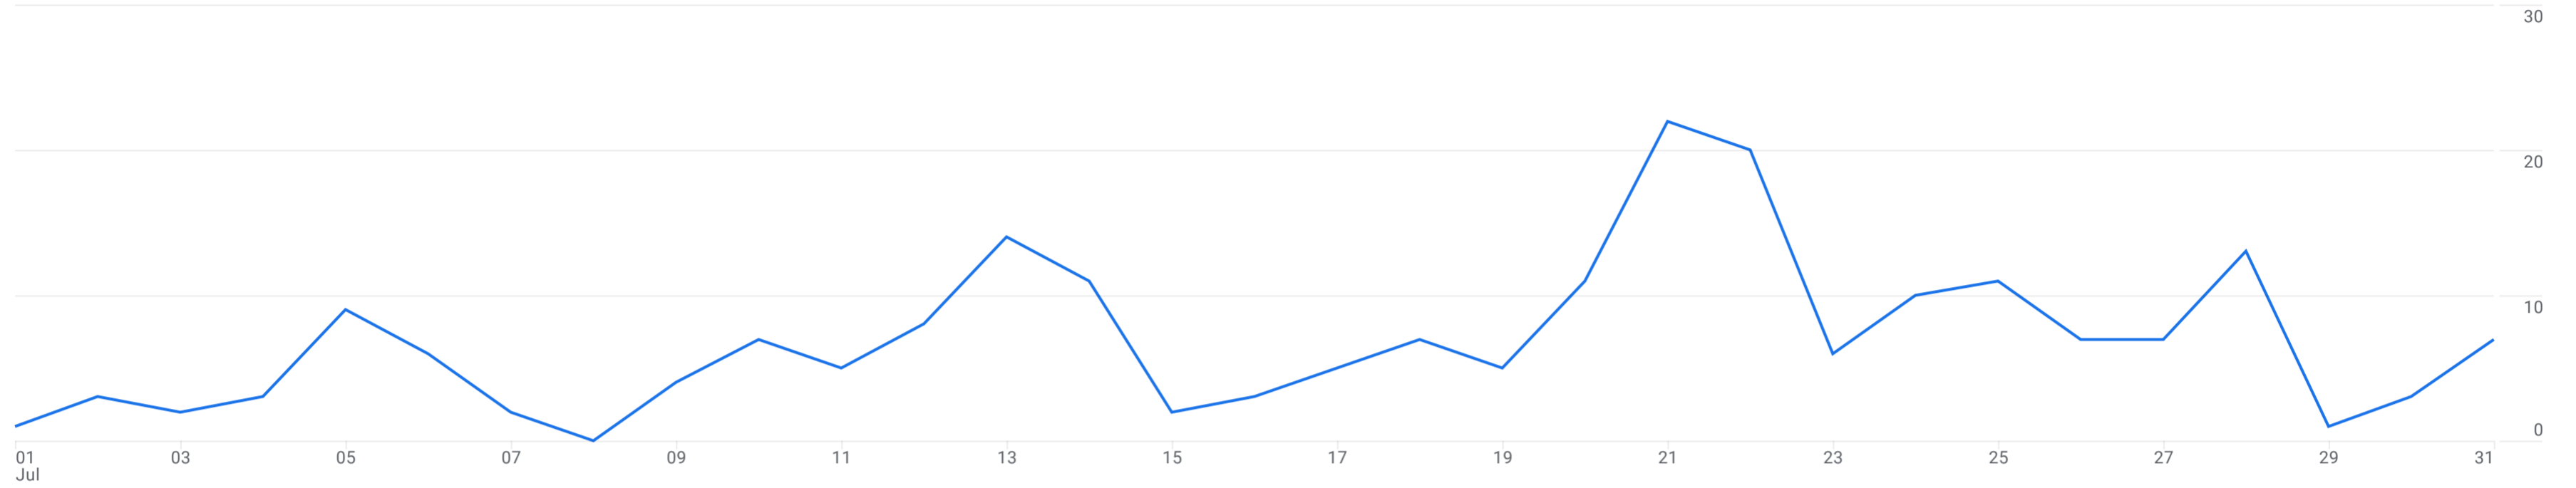

All Users [Add comparison](#)

Custom Jul 1 - Jul 31, 2023

Audiences: Audience [Add filter](#)

Users by Audience over time

Search...

Rows per page: 10 Go to: 1 < 1-10 of 89 >

Audience	City	Users	New users	Sessions	Views per session	Average session duration	Total revenue
		194 100% of total	187 100% of total	254 100% of total	2.98 Avg 0%	2m 31s Avg 0%	\$0.00
1 <a href="#">All Users</a>	Madison	80	75	98	3.43	3m 04s	\$0.00
2 <a href="#">All Users</a>	(not set)	18	16	23	1.65	1m 28s	\$0.00
3 <a href="#">All Users</a>	Milwaukee	11	9	13	2.77	2m 24s	\$0.00
4 <a href="#">All Users</a>	Chicago	8	7	11	4.27	2m 48s	\$0.00
5 <a href="#">All Users</a>	Dallas	4	4	5	2.40	0m 31s	\$0.00
6 <a href="#">All Users</a>	Denver	4	3	5	3.20	0m 53s	\$0.00
7 <a href="#">All Users</a>	Columbus	3	3	4	7.25	3m 59s	\$0.00
8 <a href="#">All Users</a>	Cottage Grove	3	3	3	6.33	6m 41s	\$0.00
9 <a href="#">All Users</a>	Minneapolis	3	3	4	3.75	3m 20s	\$0.00
10 <a href="#">All Users</a>	Sun Prairie	3	3	3	4.00	1m 04s	\$0.00