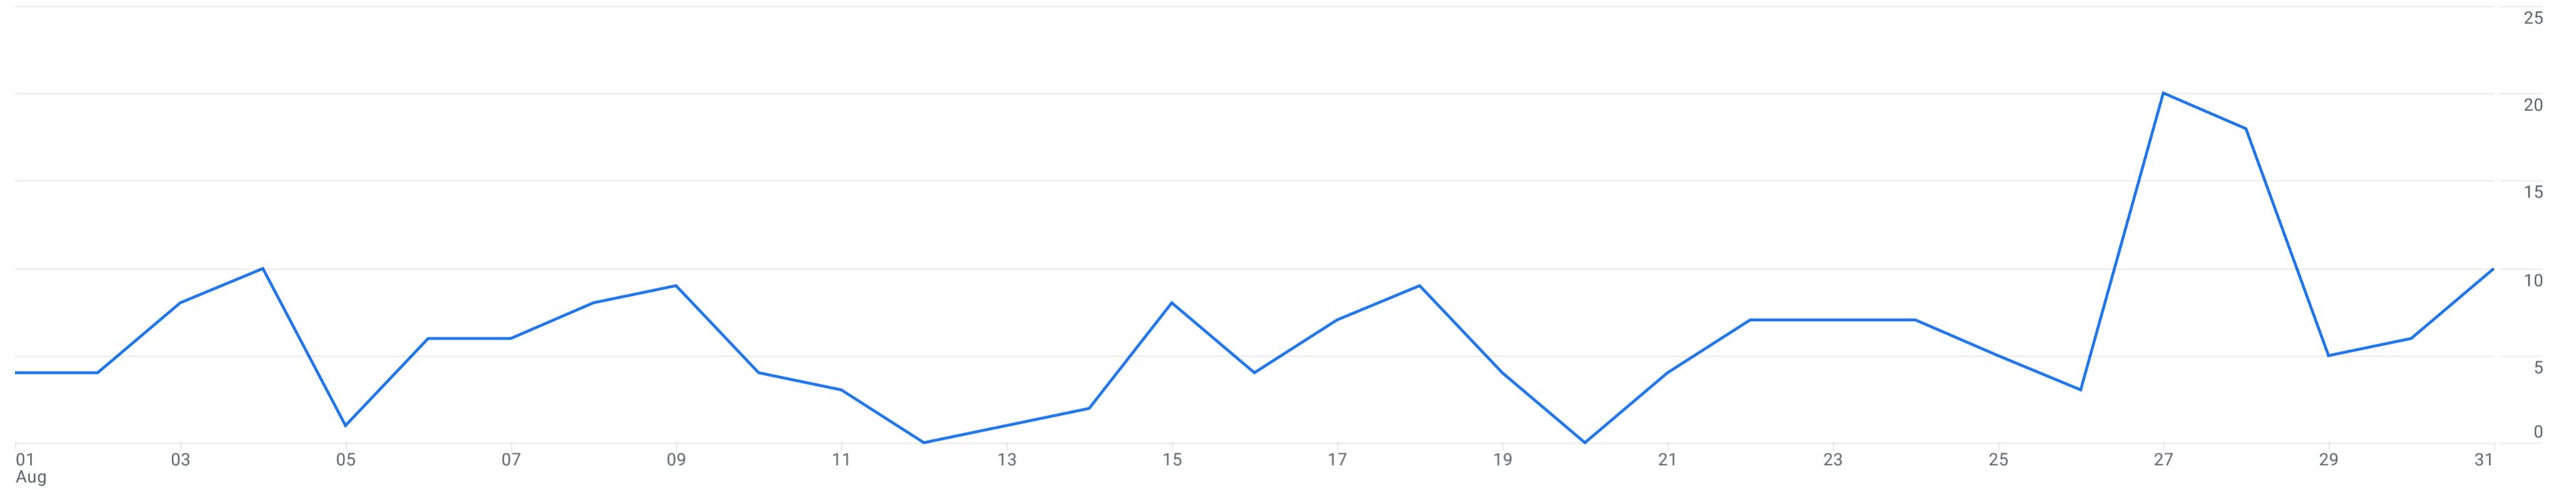

All Users [Add comparison](#)

Custom Aug 1 - Aug 31, 2023

Audiences: Audience [Add filter](#)

Users by Audience over time

Search...

Rows per page: 10 Go to: 1 < 1-10 of 78 >

Audience	City	Users	New users	Sessions	Views per session	Average session duration	Total revenue
		175 100% of total	164 100% of total	231 100% of total	3.15 Avg 0%	2m 45s Avg 0%	\$0.00
1 <a href="#">All Users</a>	Madison	65	57	85	3.58	4m 20s	\$0.00
2 <a href="#">All Users</a>	(not set)	23	21	25	2.32	1m 01s	\$0.00
3 <a href="#">All Users</a>	Chicago	17	15	21	3.00	1m 19s	\$0.00
4 <a href="#">All Users</a>	Sun Prairie	7	6	9	2.56	0m 18s	\$0.00
5 <a href="#">All Users</a>	Denver	5	4	5	3.40	0m 50s	\$0.00
6 <a href="#">All Users</a>	Minneapolis	4	2	5	1.60	2m 51s	\$0.00
7 <a href="#">All Users</a>	Fitchburg	3	3	3	2.33	0m 35s	\$0.00
8 <a href="#">All Users</a>	Milwaukee	3	3	3	4.00	1m 23s	\$0.00
9 <a href="#">All Users</a>	New York	3	2	4	4.50	1m 05s	\$0.00
10 <a href="#">All Users</a>	Baytown	2	1	2	2.50	1m 14s	\$0.00