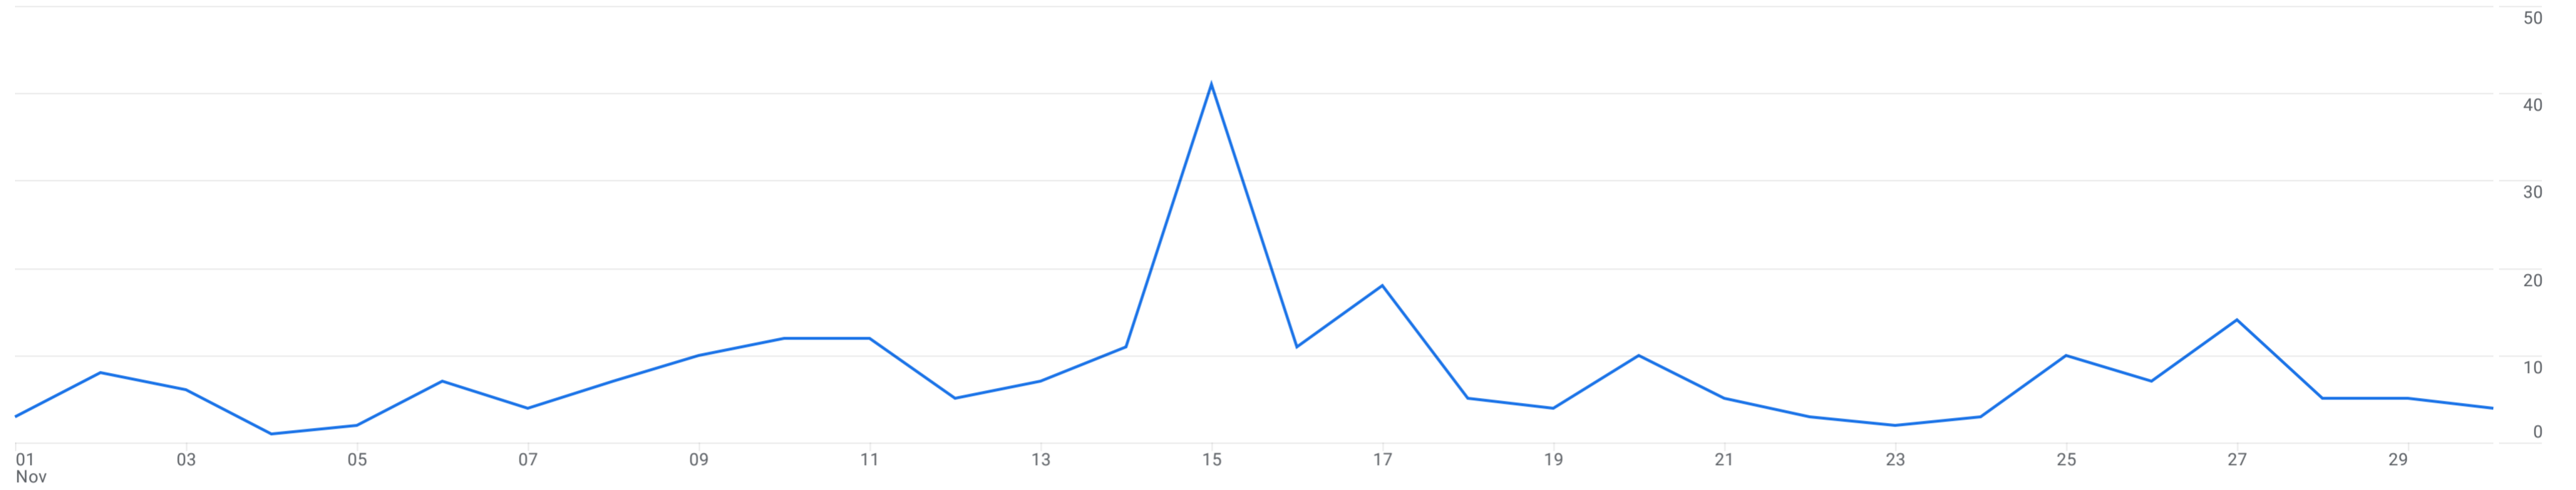

All Users [Add comparison](#) +

Custom Nov 1 - Nov 30, 2023

Audiences: Audience [Add filter](#) +

Users by Audience over time

Search...

Rows per page: 10 Go to: 1 < 1-10 of 80 >

	Audience	City	↓ Users	New users	Sessions	Views per session	Average session duration	Total revenue
			209 100% of total	193 100% of total	292 100% of total	2.81 Avg 0%	2m 25s Avg 0%	\$0.00
1	All Users	Madison	87	74	135	2.96	3m 10s	\$0.00
2	All Users	(not set)	21	20	24	3.00	1m 39s	\$0.00
3	All Users	Chicago	20	17	22	2.50	1m 41s	\$0.00
4	All Users	Denver	9	7	10	4.20	1m 41s	\$0.00
5	All Users	Sun Prairie	8	8	8	2.50	2m 43s	\$0.00
6	All Users	Stoughton	4	4	4	5.00	4m 02s	\$0.00
7	All Users	Dallas	3	2	3	6.33	7m 43s	\$0.00
8	All Users	Milwaukee	3	3	6	1.50	7s	\$0.00
9	All Users	Oregon	3	3	3	6.00	5m 17s	\$0.00
10	All Users	Cheyenne	2	2	2	1.00	0s	\$0.00