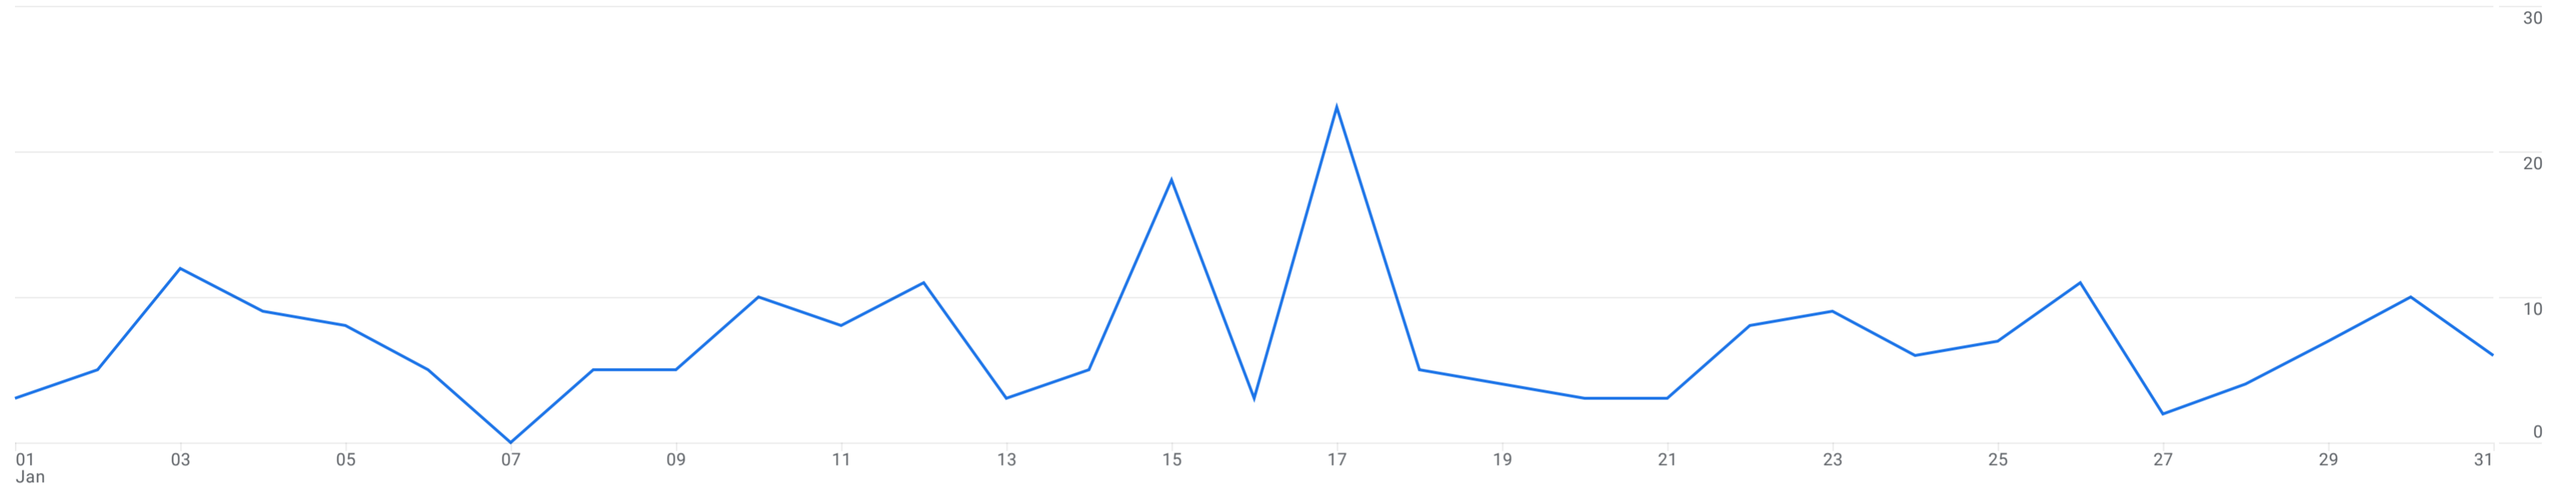

All Users [Add comparison](#) +

Custom Jan 1 - Jan 31, 2024

Audiences: Audience name

[Add filter](#) +

Users by Audience name over time

Search... Rows per page: 10 Go to: 1 < 1-10 of 54 >

	Audience name	City	↓ Users	New users	Sessions	Views per session	Average session duration	Total revenue
			191 100% of total	179 100% of total	278 100% of total	2.87 Avg 0%	3m 51s Avg 0%	\$0.00
1	<a href="#">All Users</a>	Madison	73	64	131	3.64	6m 00s	\$0.00
2	<a href="#">All Users</a>	Columbus	29	29	29	1.00	0s	\$0.00
3	<a href="#">All Users</a>	Chicago	18	15	24	2.88	3m 05s	\$0.00
4	<a href="#">All Users</a>	(not set)	15	12	20	1.55	52s	\$0.00
5	<a href="#">All Users</a>	Milwaukee	4	4	4	6.50	2m 07s	\$0.00
6	<a href="#">All Users</a>	Moses Lake	4	4	4	1.00	0s	\$0.00
7	<a href="#">All Users</a>	Sun Prairie	4	4	4	4.25	9m 50s	\$0.00
8	<a href="#">All Users</a>	Fitchburg	3	3	6	2.00	3m 46s	\$0.00
9	<a href="#">All Users</a>	Austin	2	2	3	6.67	16m 04s	\$0.00
10	<a href="#">All Users</a>	Cheyenne	2	2	2	1.00	0s	\$0.00