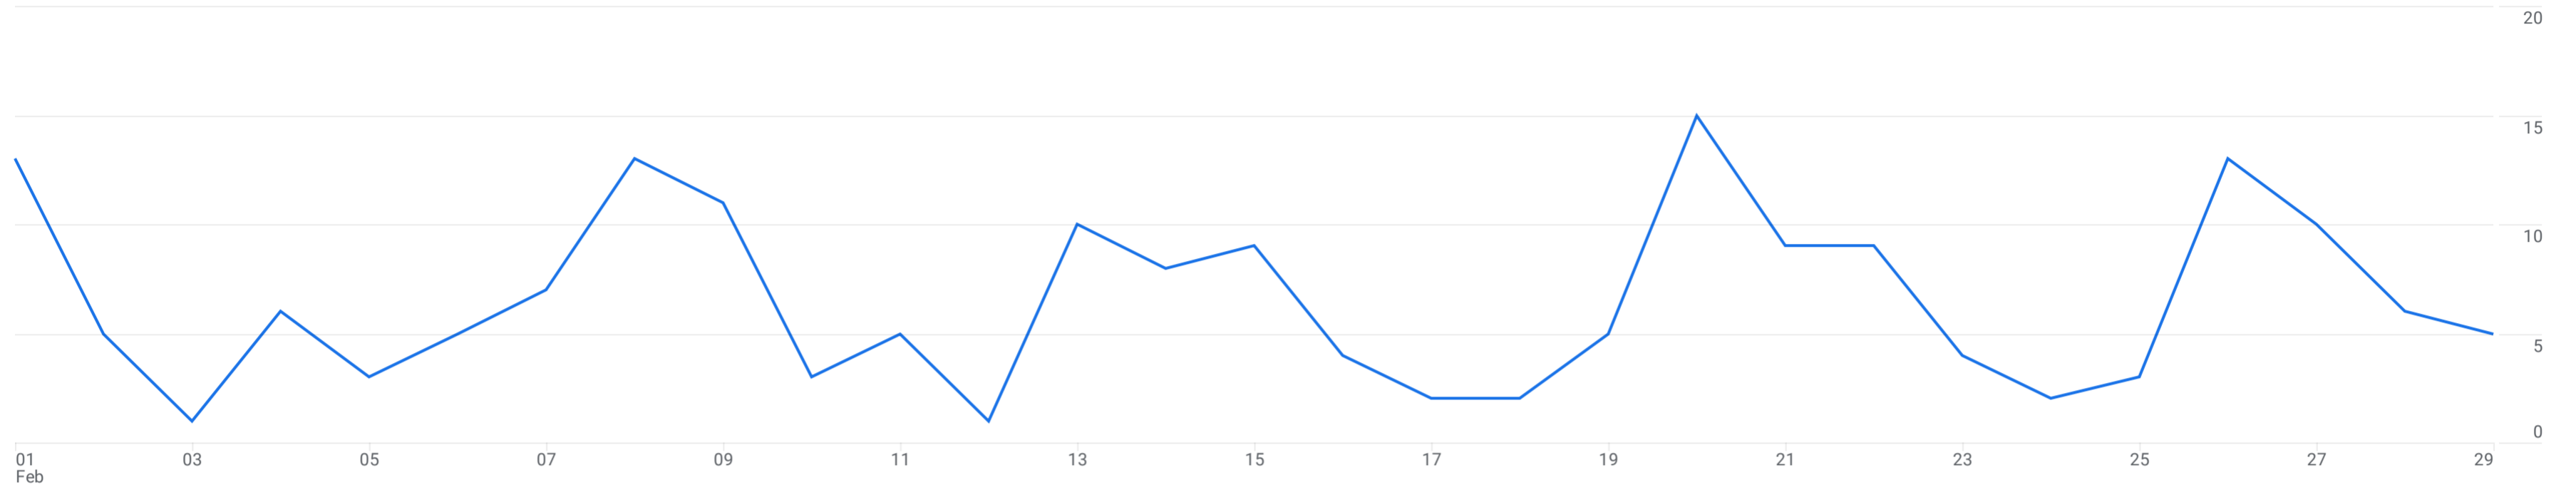

All Users Add comparison +

Custom Feb 1 - Feb 29, 2024

Audiences: Audience name ✓

Add filter +

Users by Audience name over time

Search... Rows per page: 10 Go to: 1 1-10 of 54

	Audience name	City	↓ Users	New users	Sessions	Views per session	Average session duration	Total revenue
			159 100% of total	139 100% of total	240 100% of total	2.72 Avg 0%	3m 55s Avg 0%	\$0.00
1	All Users	Madison	62	49	112	2.84	5m 11s	\$0.00
2	All Users	Chicago	18	14	20	3.15	2m 54s	\$0.00
3	All Users	(not set)	16	16	16	1.25	1m 48s	\$0.00
4	All Users	Fitchburg	4	2	7	1.00	12s	\$0.00
5	All Users	Milwaukee	4	4	4	5.50	1m 48s	\$0.00
6	All Users	New York	4	4	4	2.00	39s	\$0.00
7	All Users	Sun Prairie	4	2	6	3.17	13m 40s	\$0.00
8	All Users	Atlanta	3	2	4	2.00	13s	\$0.00
9	All Users	Dallas	3	3	3	4.33	8m 30s	\$0.00
10	All Users	Minneapolis	3	1	3	1.33	29s	\$0.00