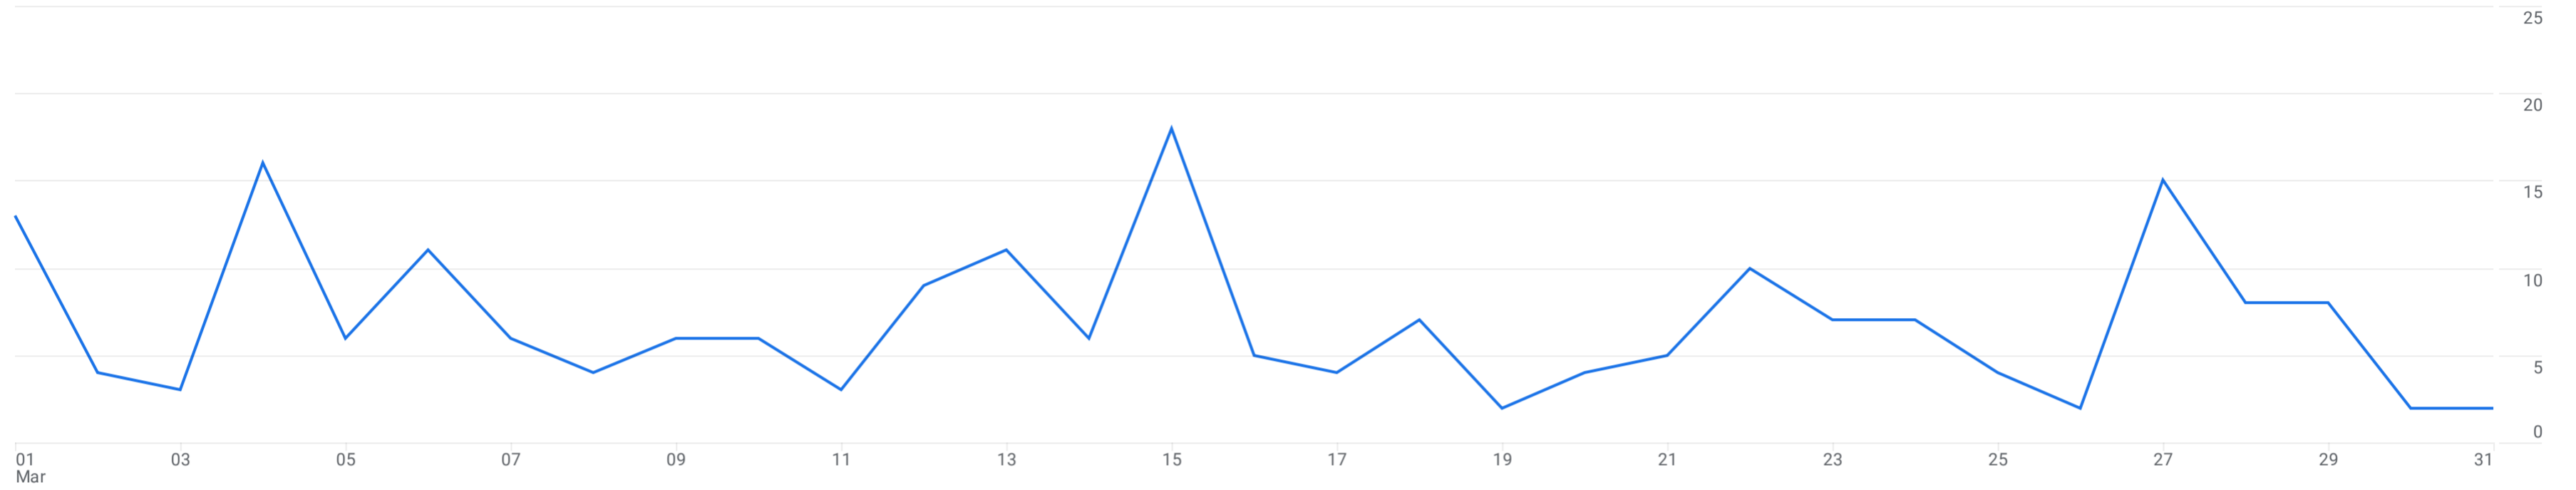

All Users Add comparison +

Custom Mar 1 - Mar 31, 2024

Audiences: Audience name ✓

Add filter +

Users by Audience name over time

Search... Rows per page: 10 Go to: 1 1-10 of 64

Audience name	City	Users	New users	Sessions	Views per session	Average session duration	Total revenue
		174 100% of total	160 100% of total	275 100% of total	2.50 Avg 0%	3m 21s Avg 0%	\$0.00
1 <a href="#">All Users</a>	Madison	57	48	123	2.53	4m 52s	\$0.00
2 <a href="#">All Users</a>	Chicago	20	17	25	4.04	4m 04s	\$0.00
3 <a href="#">All Users</a>	(not set)	19	17	23	2.17	20s	\$0.00
4 <a href="#">All Users</a>	Columbus	16	16	19	1.21	1m 49s	\$0.00
5 <a href="#">All Users</a>	Stoughton	5	2	5	2.80	2m 07s	\$0.00
6 <a href="#">All Users</a>	Marshall	4	4	4	4.25	2m 25s	\$0.00
7 <a href="#">All Users</a>	Ashburn	3	3	3	1.00	0s	\$0.00
8 <a href="#">All Users</a>	Austin	3	3	4	2.00	1m 53s	\$0.00
9 <a href="#">All Users</a>	Coffeyville	3	3	3	1.00	0s	\$0.00
10 <a href="#">All Users</a>	Kansas City	3	3	3	8.00	3m 29s	\$0.00