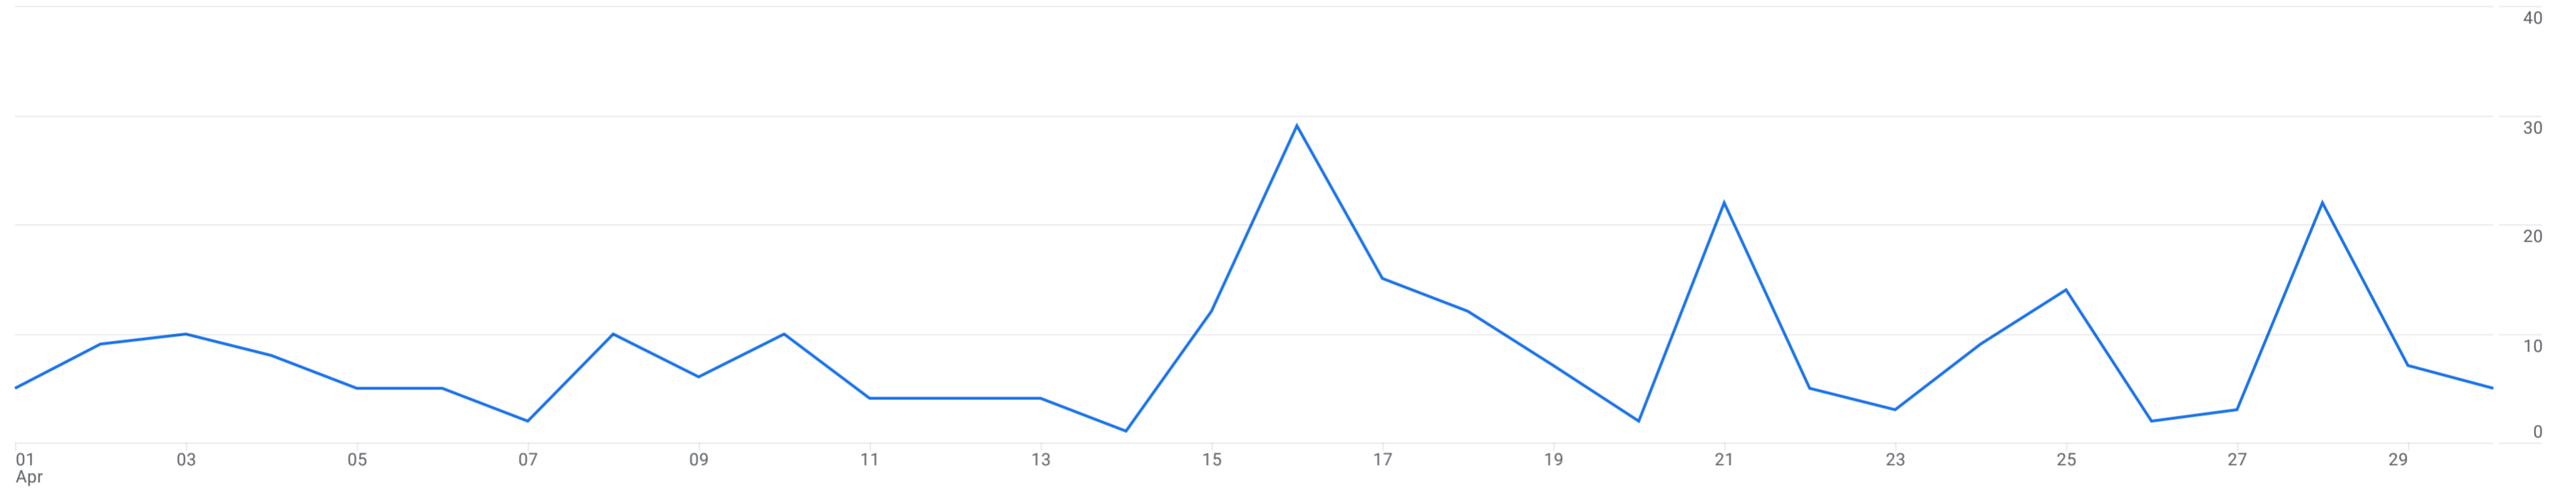

All Users Add comparison +

Custom Apr 1 - Apr 30, 2024

Audiences: Audience name ✓

Add filter +

Users by Audience name over time

Search... Rows per page: 10 Go to: 1 1-10 of 70

Audience name	City	Users	New users	Sessions	Views per session	Average session duration	Total revenue
		217 100% of total	195 100% of total	305 100% of total	2.04 Avg 0%	2m 10s Avg 0%	\$0.00
1 <a href="#">All Users</a>	Madison	47	32	99	2.24	3m 00s	\$0.00
2 <a href="#">All Users</a>	Columbus	45	45	45	1.00	0s	\$0.00
3 <a href="#">All Users</a>	Chicago	21	15	28	2.61	4m 16s	\$0.00
4 <a href="#">All Users</a>	(not set)	16	15	16	1.13	20s	\$0.00
5 <a href="#">All Users</a>	Ashburn	15	15	15	1.00	0s	\$0.00
6 <a href="#">All Users</a>	Coffeyville	8	8	8	1.00	0s	\$0.00
7 <a href="#">All Users</a>	Milwaukee	5	4	7	4.57	2m 39s	\$0.00
8 <a href="#">All Users</a>	Fitchburg	4	2	5	4.00	2m 59s	\$0.00
9 <a href="#">All Users</a>	Atlanta	3	3	5	1.00	4s	\$0.00
10 <a href="#">All Users</a>	Los Angeles	3	3	3	1.00	0s	\$0.00