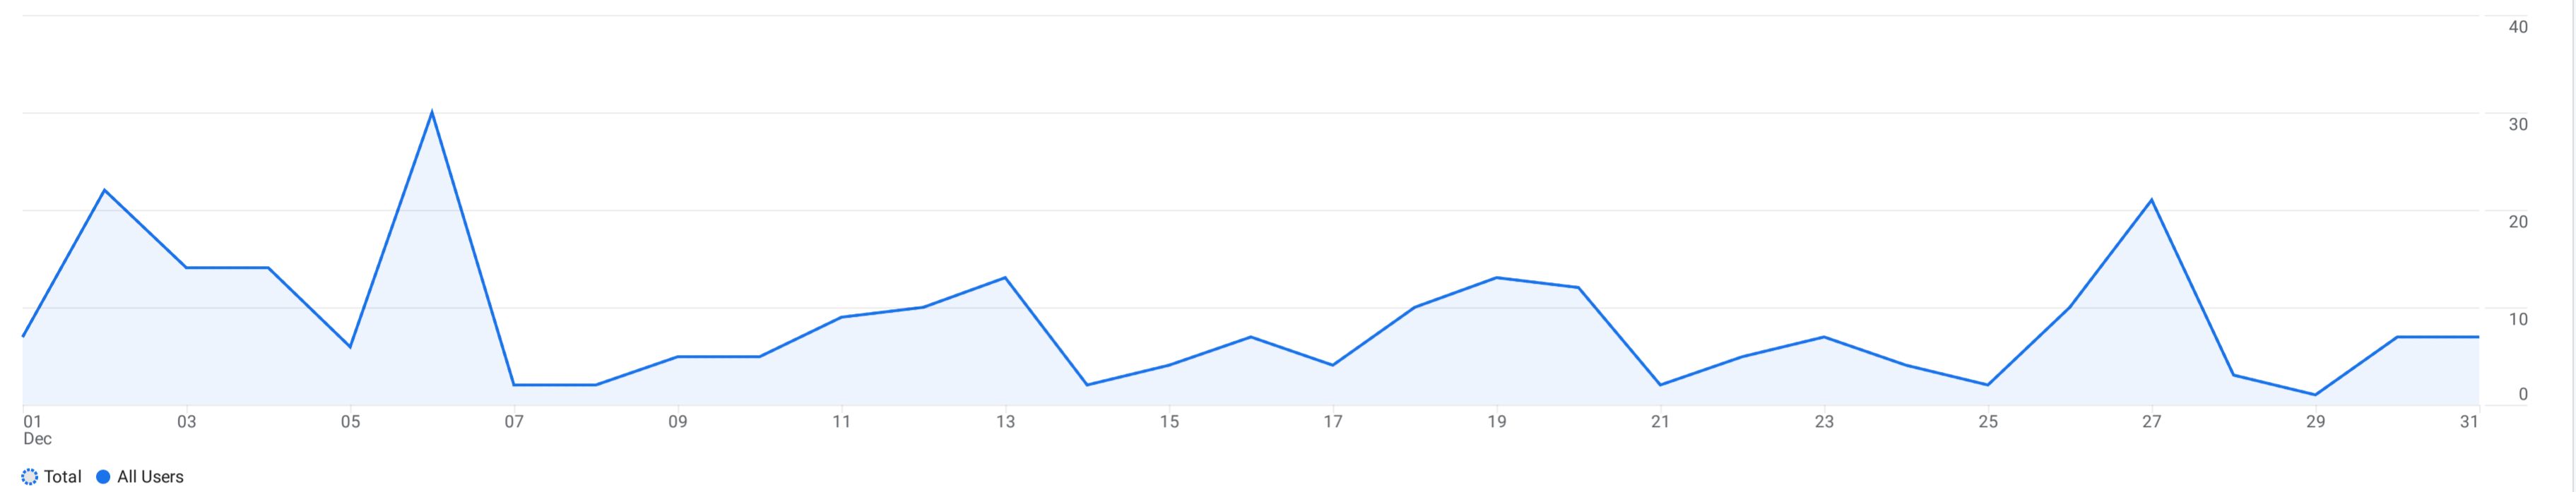

All Users Add comparison +

Custom Dec 1 - Dec 31, 2024

Audiences: Audience name ✓

Add filter +

Total users by Audience name over time

Plot rows Rows per page: 10 Go to: 1 < 1-10 of 45 >

Audience name	City	Total users	New users	Sessions	Views per session	Average session duration	Total revenue
Total		218 100% of total	200 100% of total	297 100% of total	2.14 Avg 0%	2m 11s Avg 0%	\$0.00
1 All Users	Madison	66	53	111	2.68	4m 18s	\$0.00
2 All Users	(not set)	42	42	43	1.16	5s	\$0.00
3 All Users	Chicago	19	16	27	2.48	40s	\$0.00
4 All Users	Columbus	15	15	15	1.00	0s	\$0.00
5 All Users	New York	9	9	9	1.00	0s	\$0.00
6 All Users	Ashburn	8	8	8	1.00	2s	\$0.00
7 All Users	Sun Prairie	7	4	15	2.80	1m 09s	\$0.00
8 All Users	Ili	5	5	5	1.00	0s	\$0.00
9 All Users	Boardman	4	4	4	1.00	0s	\$0.00
10 All Users	Milwaukee	4	3	6	4.50	3m 26s	\$0.00